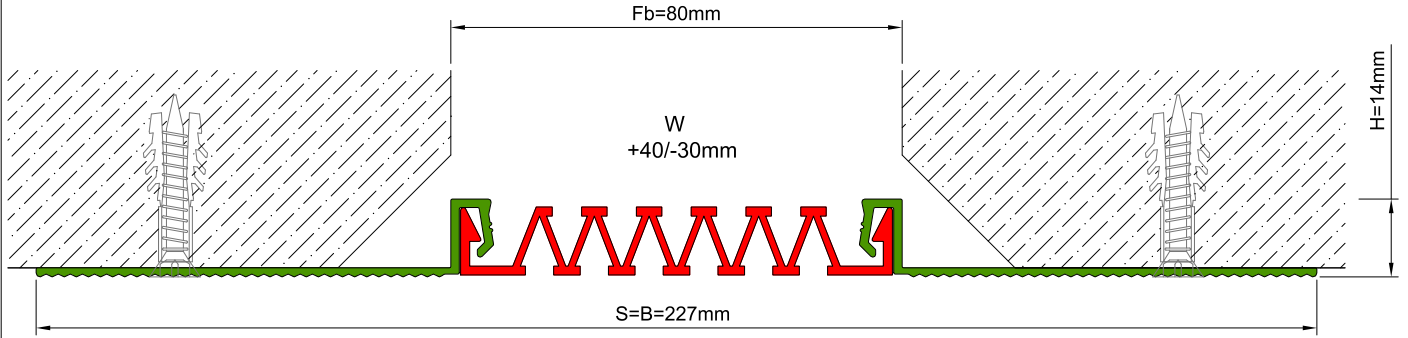

AS U121 surface mounted profile can easily be installed by means of screws to all types of wall & ceiling. Owing to wide frame, it's especially recommended for applications at damaged or chamfered walls. Ribbed elastomeric gasket gains the profile a remarkable movement ability and compensates level differences on both sides of the wall. Slide-in gasket system lets the profile to be used at exterior applications as well as interior areas. Profiles up to 150 mm gap are applied with single gasket while the wider ones are with double gaskets joined with a connector profile.

* Visuals are representative and the profile configuration may differ depending on the characteristics requested.

GASKET COLORS: **BLACK** GREY BEIGE Custom Colors available.

LOCATION	MODEL	GAP (Fb) mm	HEIGHT (H) MM	OVERALL WIDTH (B) mm	VISIBLE WIDTH (S) mm	MOVEMENT (W) mm	LOAD CAPACITY	STANDARD LENGTH (mt)
Wall to Wall	AS U121-030	30	15	177	177	+10 / -6	N/A	3
	AS U121-050	50	15	197	197	+20 / -15	N/A	3
	AS U121-080	80	15	227	227	+40 / -30	N/A	3
	AS U121-100	100	15	247	247	+20 / -50	N/A	3
	AS U121-120	120	15	267	267	+60 / -50	N/A	3
	AS U121-150	150	15	297	297	+30 / -80	N/A	3
	AS U121-200	200	15	347	347	+40 / -100	N/A	3
	AS U121-300M	300	15	447	447	+60 / -150	N/A	3

Note: Please ask for different sizes

AS U121 080 H15V

AS U121 080 H15KV

	AS U121 080	AS U121 080K
Fb (mm)	80	80
H (mm) yaklaşık approx.	15	15
W± (mm) yaklaşık approx.	+40/-30	+40/-30
Renk Color	Alüminyum: Natürel, Fitiller: Siyah, gri,diğer Aluminum: Natural,Inserts:Black,gre,y,others	
Malzeme Material	Alüminyum, EPDM Kauçuk(siyah),Termoplastik Kauçuk (gri ve diğer) Aluminum, EPDM Rubber(black),Thermoplastic Rubber (grey and others)	
Standart Uzunluk Standard Length	3	