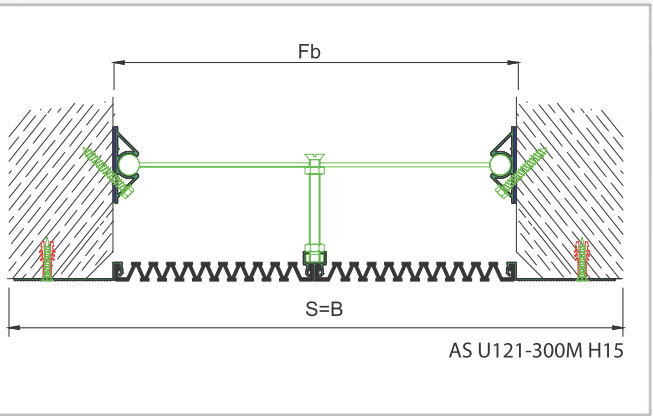

AS U121 surface mounted profile can easily be installed by means of screws to all types of wall & ceiling. Owing to wide frame, it's especially recommended for applications at damaged or chamfered walls. Ribbed elastomeric gasket gains the profile a remarkable movement ability and compensates level differences on both sides of the wall. Slide-in gasket system lets the profile to be used at exterior applications as well as interior areas. Profiles up to 150 mm gap are applied with single gasket while the wider ones are with double gaskets joined with a connector profile.

* Visuals are representative and the profile configuration may differ depending on the characteristics requested.

GASKET COLORS: **BLACK** GREY BEIGE Custom Colors available.

LOCATION	MODEL	GAP (Fb) mm	HEIGHT (H) MM	OVERALL WIDTH (B) mm	VISIBLE WIDTH (S) mm	MOVEMENT (W) mm	LOAD CAPACITY	STANDARD LENGTH (mt)
Wall to Wall	AS U121-030	30	15	177	177	+10 / -6	N/A	3
	AS U121-050	50	15	197	197	+20 / -15	N/A	3
	AS U121-080	80	15	227	227	+40 / -30	N/A	3
	AS U121-100	100	15	247	247	+20 / -50	N/A	3
	AS U121-120	120	15	267	267	+60 / -50	N/A	3
	AS U121-150	150	15	297	297	+30 / -80	N/A	3
	AS U121-200	200	15	347	347	+40 / -100	N/A	3
	AS U121-300M	300	15	447	447	+60 / -150	N/A	3

Note: Please ask for different sizes

AS U121 080 H15V

AS U121 080 H15KV

	AS U121 080	AS U121 080K
Fb (mm)	80	80
H (mm) yaklaşık approx.	15	15
W± (mm) yaklaşık approx.	+40/-30	+40/-30
Renk Color	Alüminyum: Natürel, Fitiller: Siyah, gri,diğer Aluminum: Natural,Inserts:Black,gre,y,others	
Malzeme Material	Alüminyum, EPDM Kauçuk(siyah),Termoplastik Kauçuk (gri ve diğer) Aluminum, EPDM Rubber(black),Thermoplastic Rubber (grey and others)	
Standart Uzunluk Standard Length	3	