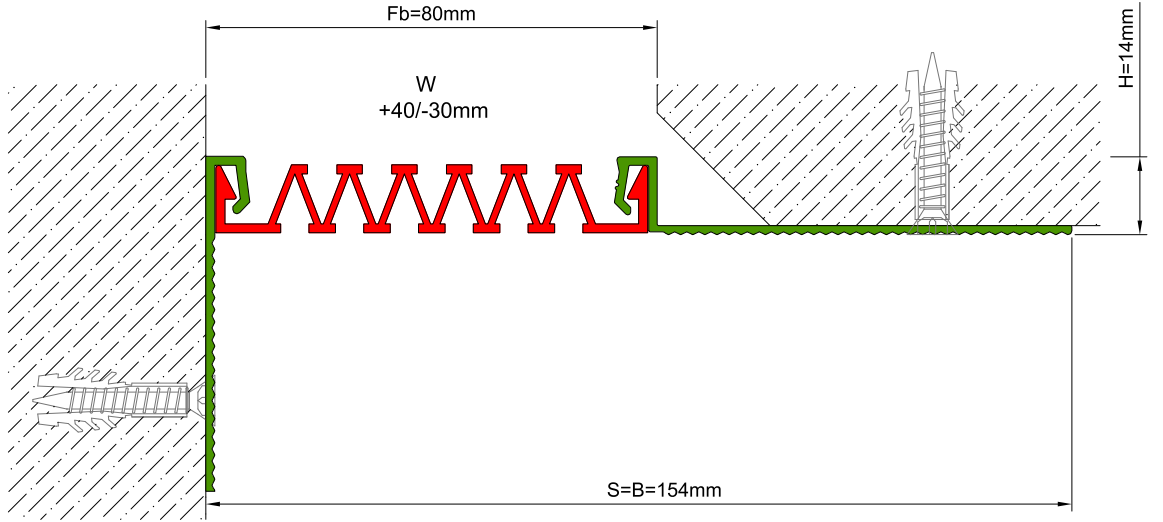

AS U121 surface mounted profile can easily be installed by means of screws to all types of wall & ceiling. Owing to wide frame, it's especially recommended for applications at damaged or chamfered walls. Ribbed elastomeric gasket gains the profile a remarkable movement ability and compensates level differences on both sides of the wall. Slide-in gasket system lets the profile to be used at exterior applications as well as interior areas. Profiles up to 150 mm gap are applied with single gasket while the wider ones are with double gaskets joined with a connector profile.

* Visuals are representative and the profile configuration may differ depending on the characteristics requested.

GASKET COLORS: **BLACK** GREY BEIGE Custom Colors available.

LOCATION	MODEL	GAP (Fb) mm	HEIGHT (H) MM	OVERALL WIDTH (B) mm	VISIBLE WIDTH (S) mm	MOVEMENT (W) mm	LOAD CAPACITY	STANDARD LENGTH (mt)
Wall to Wall	AS U121-030	30	15	177	177	+10 / -6	N/A	3
	AS U121-050	50	15	197	197	+20 / -15	N/A	3
	AS U121-080	80	15	227	227	+40 / -30	N/A	3
	AS U121-100	100	15	247	247	+20 / -50	N/A	3
	AS U121-120	120	15	267	267	+60 / -50	N/A	3
	AS U121-150	150	15	297	297	+30 / -80	N/A	3
	AS U121-200	200	15	347	347	+40 / -100	N/A	3
	AS U121-300M	300	15	447	447	+60 / -150	N/A	3

Note: Please ask for different sizes

AS U121 080 H15V

AS U121 080 H15KV

	AS U121 080	AS U121 080K
Fb (mm)	80	80
H (mm) yaklaşık approx.	15	15
W± (mm) yaklaşık approx.	+40/-30	+40/-30
Renk Color	Alüminyum: Natürel, Fitiller: Siyah, gri,diğer Aluminum: Natural,Inserts:Black,gre,y,others	
Malzeme Material	Alüminyum, EPDM Kauçuk(siyah),Termoplastik Kauçuk (gri ve diğer) Aluminum, EPDM Rubber(black),Thermoplastic Rubber (grey and others)	
Standart Uzunluk Standard Length	3	