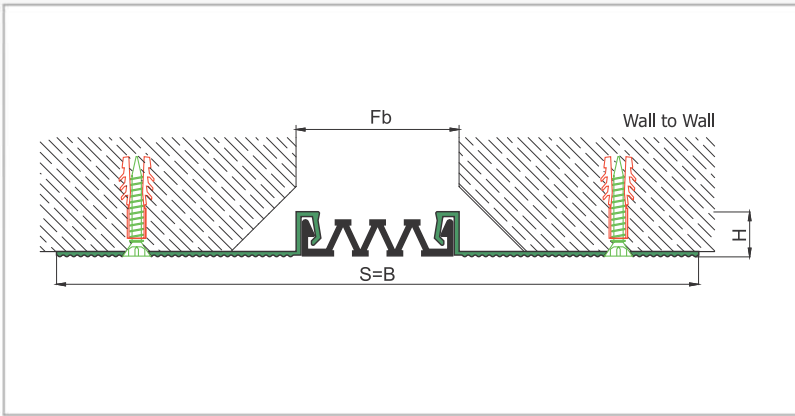

AS U121 surface mounted profile can easily be installed by means of screws to all types of wall & ceiling. Owing to wide frame, it's especially recommended for applications at damaged or chamfered walls. Ribbed elastomeric gasket gains the profile a remarkable movement ability and compensates level differences on both sides of the wall. Slide-in gasket system lets the profile to be used at exterior applications as well as interior areas. Profiles up to 150 mm gap are applied with single gasket while the wider ones are with double gaskets joined with a connector profile.

* Visuals are representative and the profile configuration may differ depending on the characteristics requested.

GASKET COLORS: **BLACK** GREY BEIGE Custom Colors available.

LOCATION	MODEL	GAP (Fb) mm	HEIGHT (H) MM	OVERALL WIDTH (B) mm	VISIBLE WIDTH (S) mm	MOVEMENT (W) mm	LOAD CAPACITY	STANDARD LENGTH (mt)
Wall to Wall	AS U121-030	30	15	177	177	+10 / -6	N/A	3
	AS U121-050	50	15	197	197	+20 / -15	N/A	3
	AS U121-080	80	15	227	227	+40 / -30	N/A	3
	AS U121-100	100	15	247	247	+20 / -50	N/A	3
	AS U121-120	120	15	267	267	+60 / -50	N/A	3
	AS U121-150	150	15	297	297	+30 / -80	N/A	3
	AS U121-200	200	15	347	347	+40 / -100	N/A	3
	AS U121-300M	300	15	447	447	+60 / -150	N/A	3

Note: Please ask for different sizes

AS U121 080 H15V

AS U121 080 H15KV

	AS U121 080	AS U121 080K
Fb (mm)	80	80
H (mm) yaklaşık approx.	15	15
W± (mm) yaklaşık approx.	+40/-30	+40/-30
Renk Color	Alüminyum: Natürel, Fitiller: Siyah, gri,diğer Aluminum: Natural,Inserts:Black,gre,y,others	
Malzeme Material	Alüminyum, EPDM Kauçuk(siyah),Termoplastik Kauçuk (gri ve diğer) Aluminum, EPDM Rubber(black),Thermoplastic Rubber (grey and others)	
Standart Uzunluk Standard Length	3	